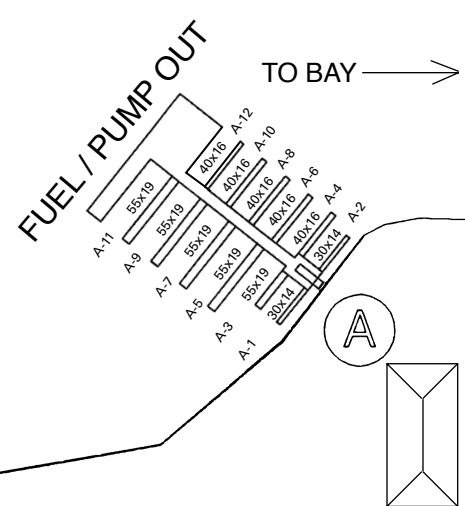

# BAY BRIDGE MARINA

MAINTENANCE BUILDING  
70 T  
25 T

HEADS SHOWERS LAUNDRY

BROKERAGE

CHESAPEAKE BAY BEACH CLUB

TO BAY →

HEMINGWAY'S & LOLA'S

-   
 • HEADS & SHOWERS  
 • BROKERAGE
-   
 POOL  
  
 • DOCKSIDE CAFE  
 • GYM  
 • HEADS & SHOWERS
-   
 • MARINA OFFICE  
 • SHIPS STORE  
 • BROKERAGE
- 
- 