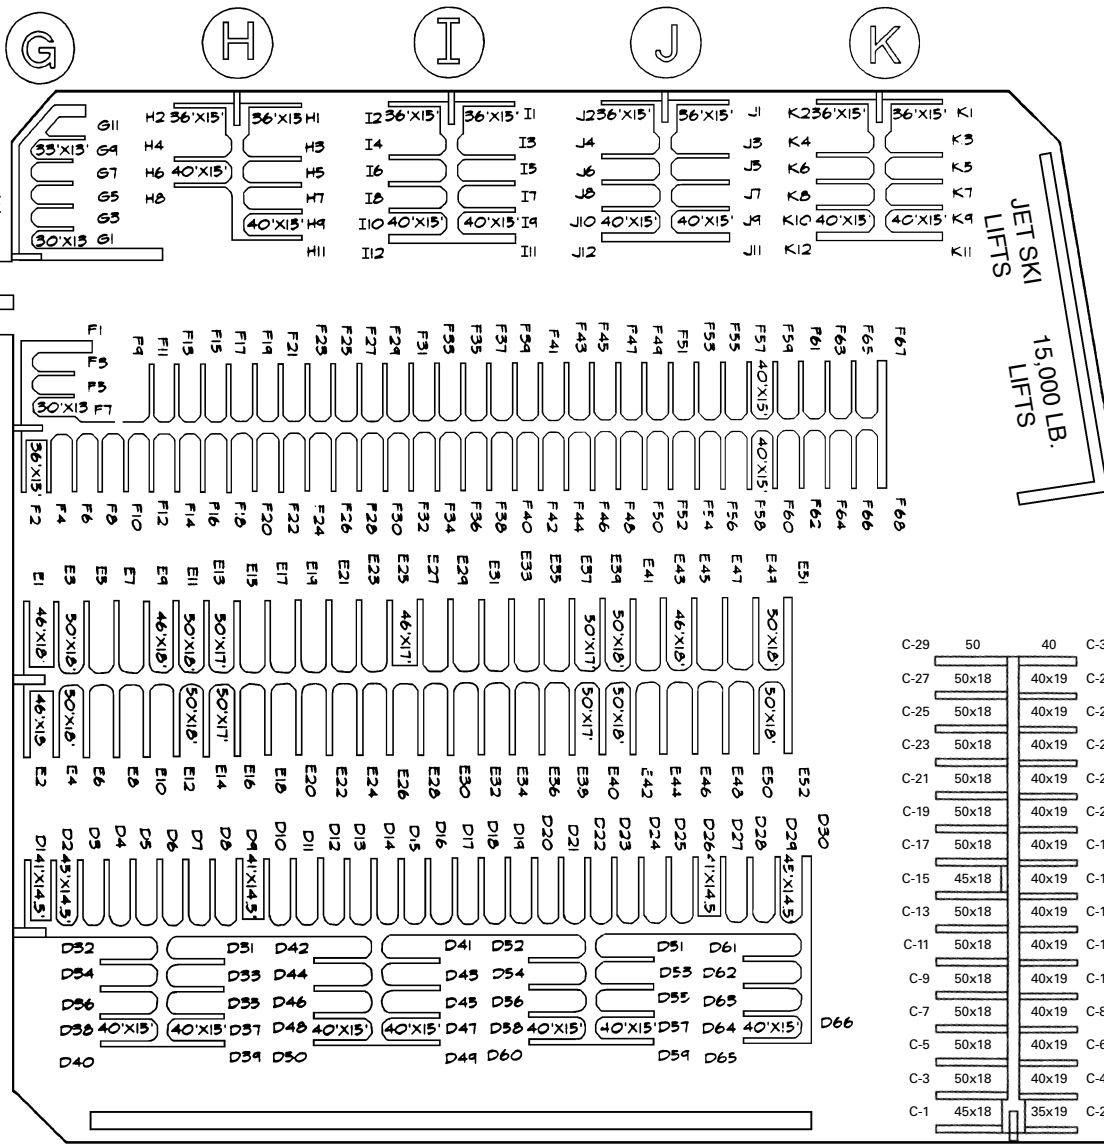

# BAY BRIDGE MARINA

MAINTENANCE BUILDING  
70 T  
25 T

HEADS SHOWERS LAUNDRY

BROKERAGE

CHESAPEAKE BAY BEACH CLUB

TO BAY →

HEMINGWAY'S & LOLA'S

-   
 • HEADS & SHOWERS  
 • BROKERAGE
-   
 POOL  
  
 • DOCKSIDE CAFE  
 • GYM  
 • HEADS & SHOWERS
-   
 • MARINA OFFICE  
 • SHIPS STORE  
 • BROKERAGE
- 
- 