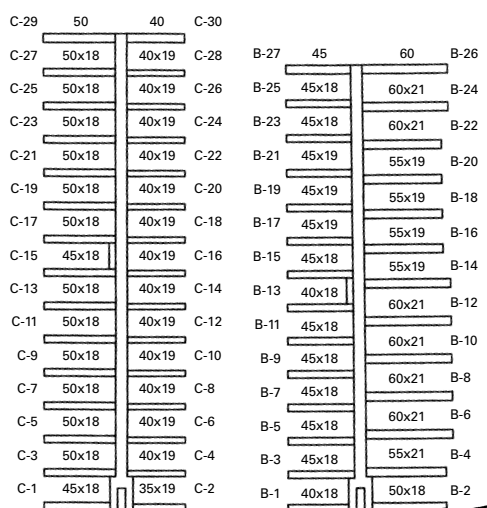

# BAY BRIDGE MARINA

MAINTENANCE BUILDING  
70 T  
25 T

HEADS SHOWERS LAUNDRY

BROKERAGE

CHESAPEAKE BAY BEACH CLUB

TO BAY →

HEMINGWAY'S & LOLA'S

-   
 • HEADS & SHOWERS  
 • BROKERAGE
-   
 POOL  
  
 • DOCKSIDE CAFE  
 • GYM  
 • HEADS & SHOWERS
-   
 • MARINA OFFICE  
 • SHIPS STORE  
 • BROKERAGE
- 
- 